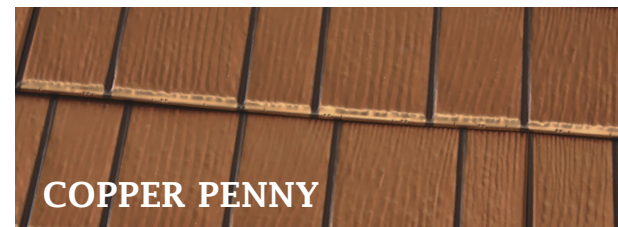

KasselWood's unique design, unparalleled strength, and beauty work together to create a worry-free, lifetime roofing option.

A sound, functioning roof is critical to any building yet it is not a pleasant place to be. Your home's roof is subject to the worst weather extremes yet it must provide the ultimate protection for the structure and its contents. And, to top it all off, a great portion of your home's exterior beauty comes from the roof.

The sad reality is, most roofs don't hold up to the challenges they face. Shingles soon crack and curl and show other signs of failure such as mildew and streaking. When your home's roof is compromised through this natural wear and tear, your home loses value and could be subject to damaging leaks. The reality is, most of the roofing industry supports "temporary" roofs because they create recurring revenue for manufacturers and contractors.

At Kassel & Irons, we strive to take homeowners out of the recurring and vicious re-roofing cycle. KasselWood steel shingles combine the beauty of traditional roofing with the strength of steel to create a magnificent, worry-free roof that lasts a lifetime.

A LIFETIME CHOICE

KasselWood steel shingles are crafted for maximum curb appeal. Authentic detail produces a visually stunning roof that enhances the beauty of any home. You will love looking at your roof as it stays fresh in appearance over the long term.

KasselWood is available in a beautiful palette of colors utilizing PPG's Duranar coating system. Our unique two-tone Cedar colors lead the industry in terms of special beauty. These Kynar 500® coatings carry a fade and chalk resistance warranty that ensures your roof will remain vibrant for decades.