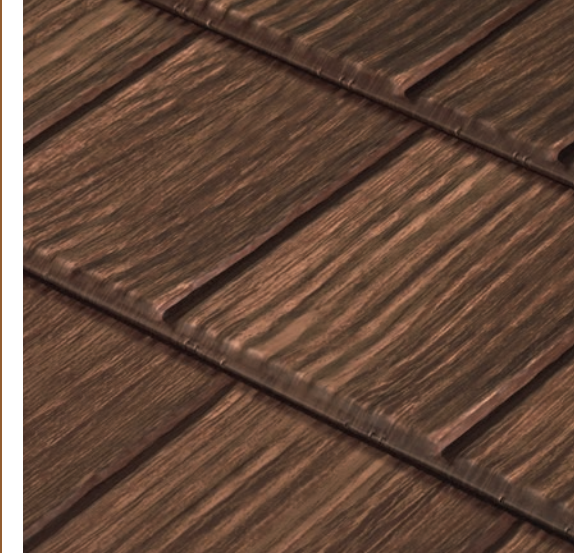

UNPARALLELED STRENGTH

KasselWood steel shingles stand strong against fires, downpours, hurricanes, and blizzards. Each KasselWood roof has gone through the highest levels of quality testing to ensure superior strength and longevity. A special extra layer of clear Kynar 500® coating stands unique from other metal roofs and provides added vitality and exceptional durability.

KASSELWOOD IS GREEN

KasselWood is produced from recycled steel that has been engineered to meet our exact standards. At the end of its long useful life, KasselWood is 100% recyclable, contrasting it with other roofing materials which must be disposed of in landfills. Additionally, the KasselWood system creates a thermal break on your roof's surface which keeps heat out of your attic, reducing your cooling costs by up to 20% or even more in some climates.

A UNIQUE PALETTE OF CHOICES

KasselWood is available in a beautiful palette of colors utilizing PPG's Duranar coating system. Our unique two-tone Cedar colors lead the industry in terms of special beauty. These Kynar 500® or Hylar 5000® PVDF resin-based finishes carry a fade and chalk resistance warranty that ensures your roof will remain vibrant for decades.

KASSELWOOD

NATURAL BEAUTY. MAN-MADE STRENGTH.™

WARRANTED FOR A LIFETIME

Nothing will protect and beautify your home like KasselWood. That's why we confidently back every roof we produce with the industry's strongest lifetime limited warranty. Our non-prorated warranty covers the cost of materials and labor. If you sell your home, we give subsequent homeowners the same protection for up to 40 years from when the roof was installed. No other roofing manufacturer provides this level of comprehensive coverage.

AMERICAN MADE