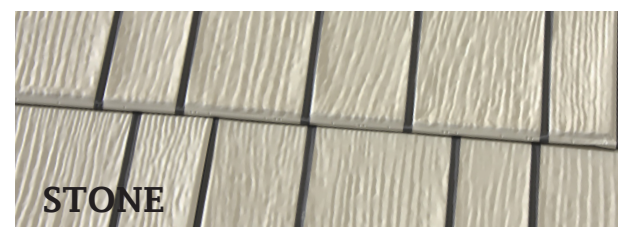

MISSION RED

STONE